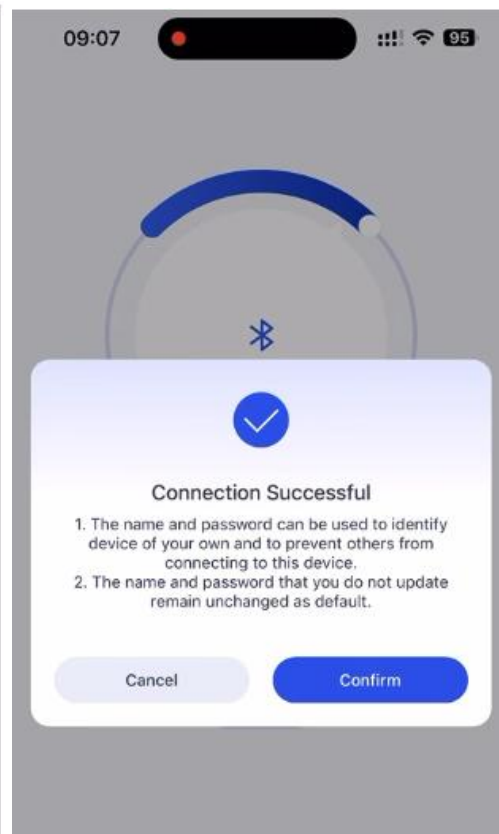

## Step 1: Download the APP Z-BOX from Google Play or App Store

## Step 2: Add the charger to the Z-BOX