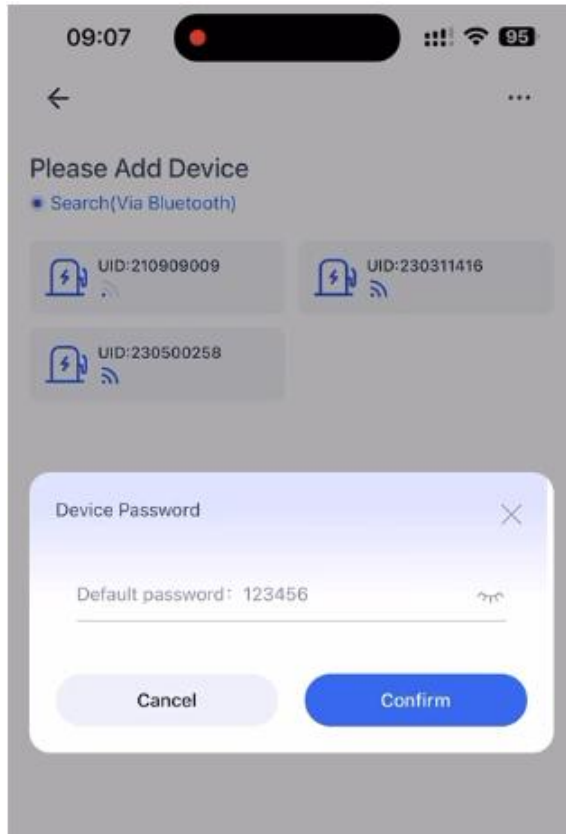

## Step 1: Download the APP Z-BOX from Google Play or App Store

## Step 2: Add the charger to the Z-BOX