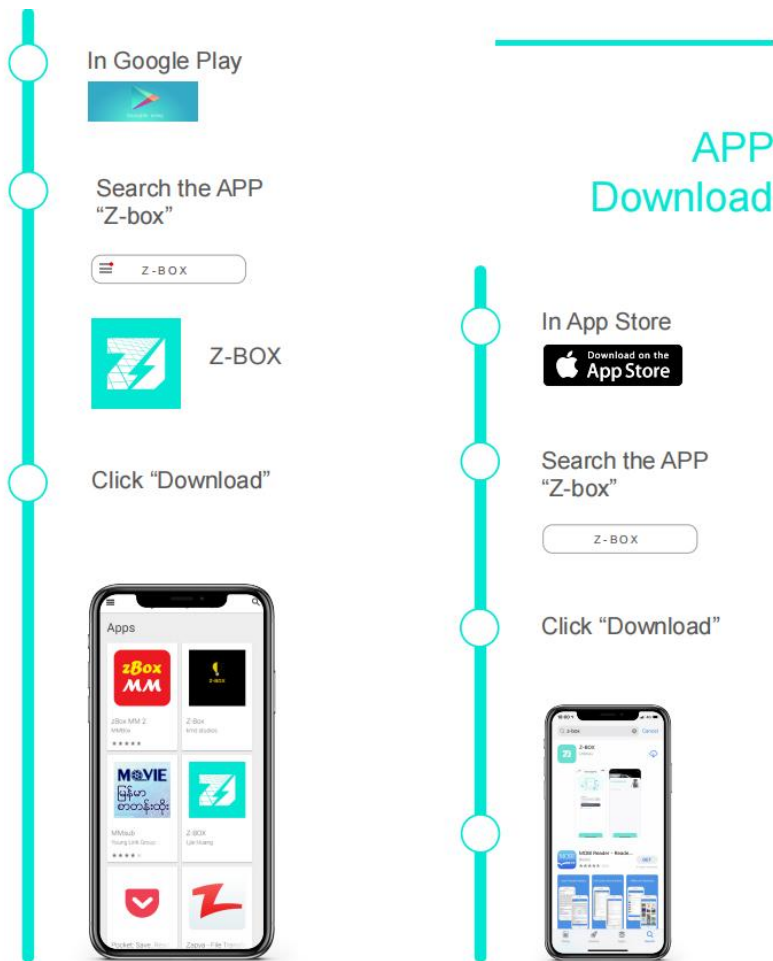

## Step 1: Download the APP Z-BOX from Google Play or App Store

## Step 2: Add the charger to the Z-BOX