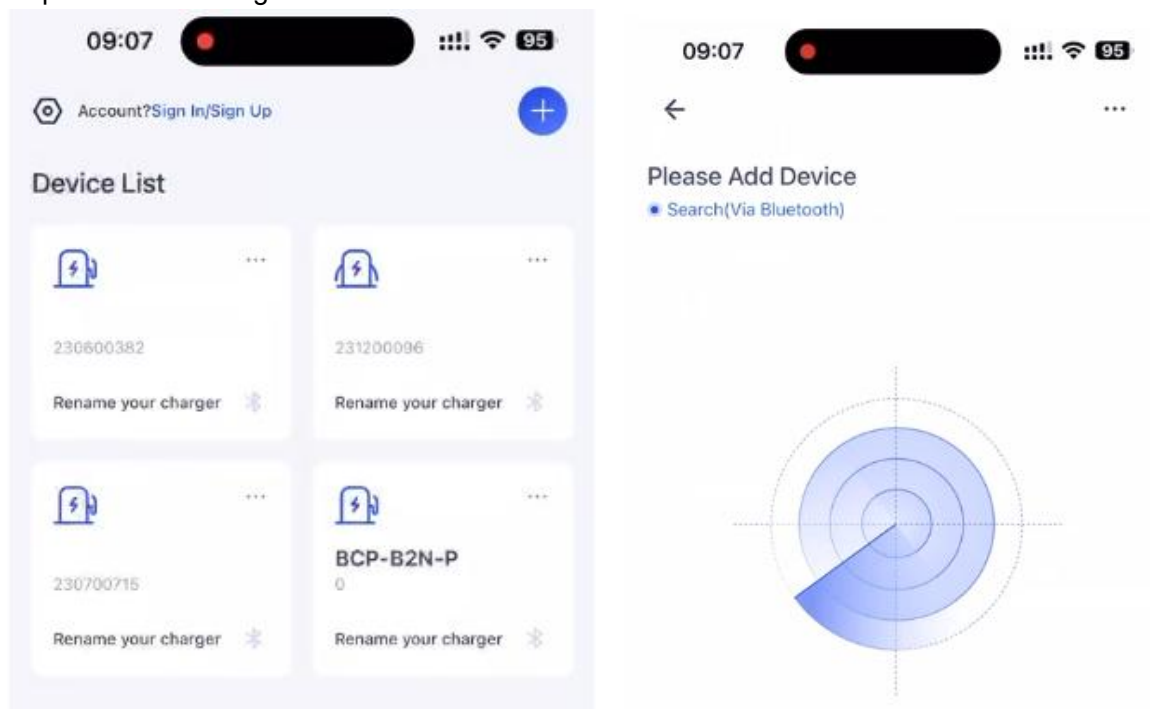

## Step 1: Download the APP Z-BOX from Google Play or App Store

## Step 2: Add the charger to the Z-BOX